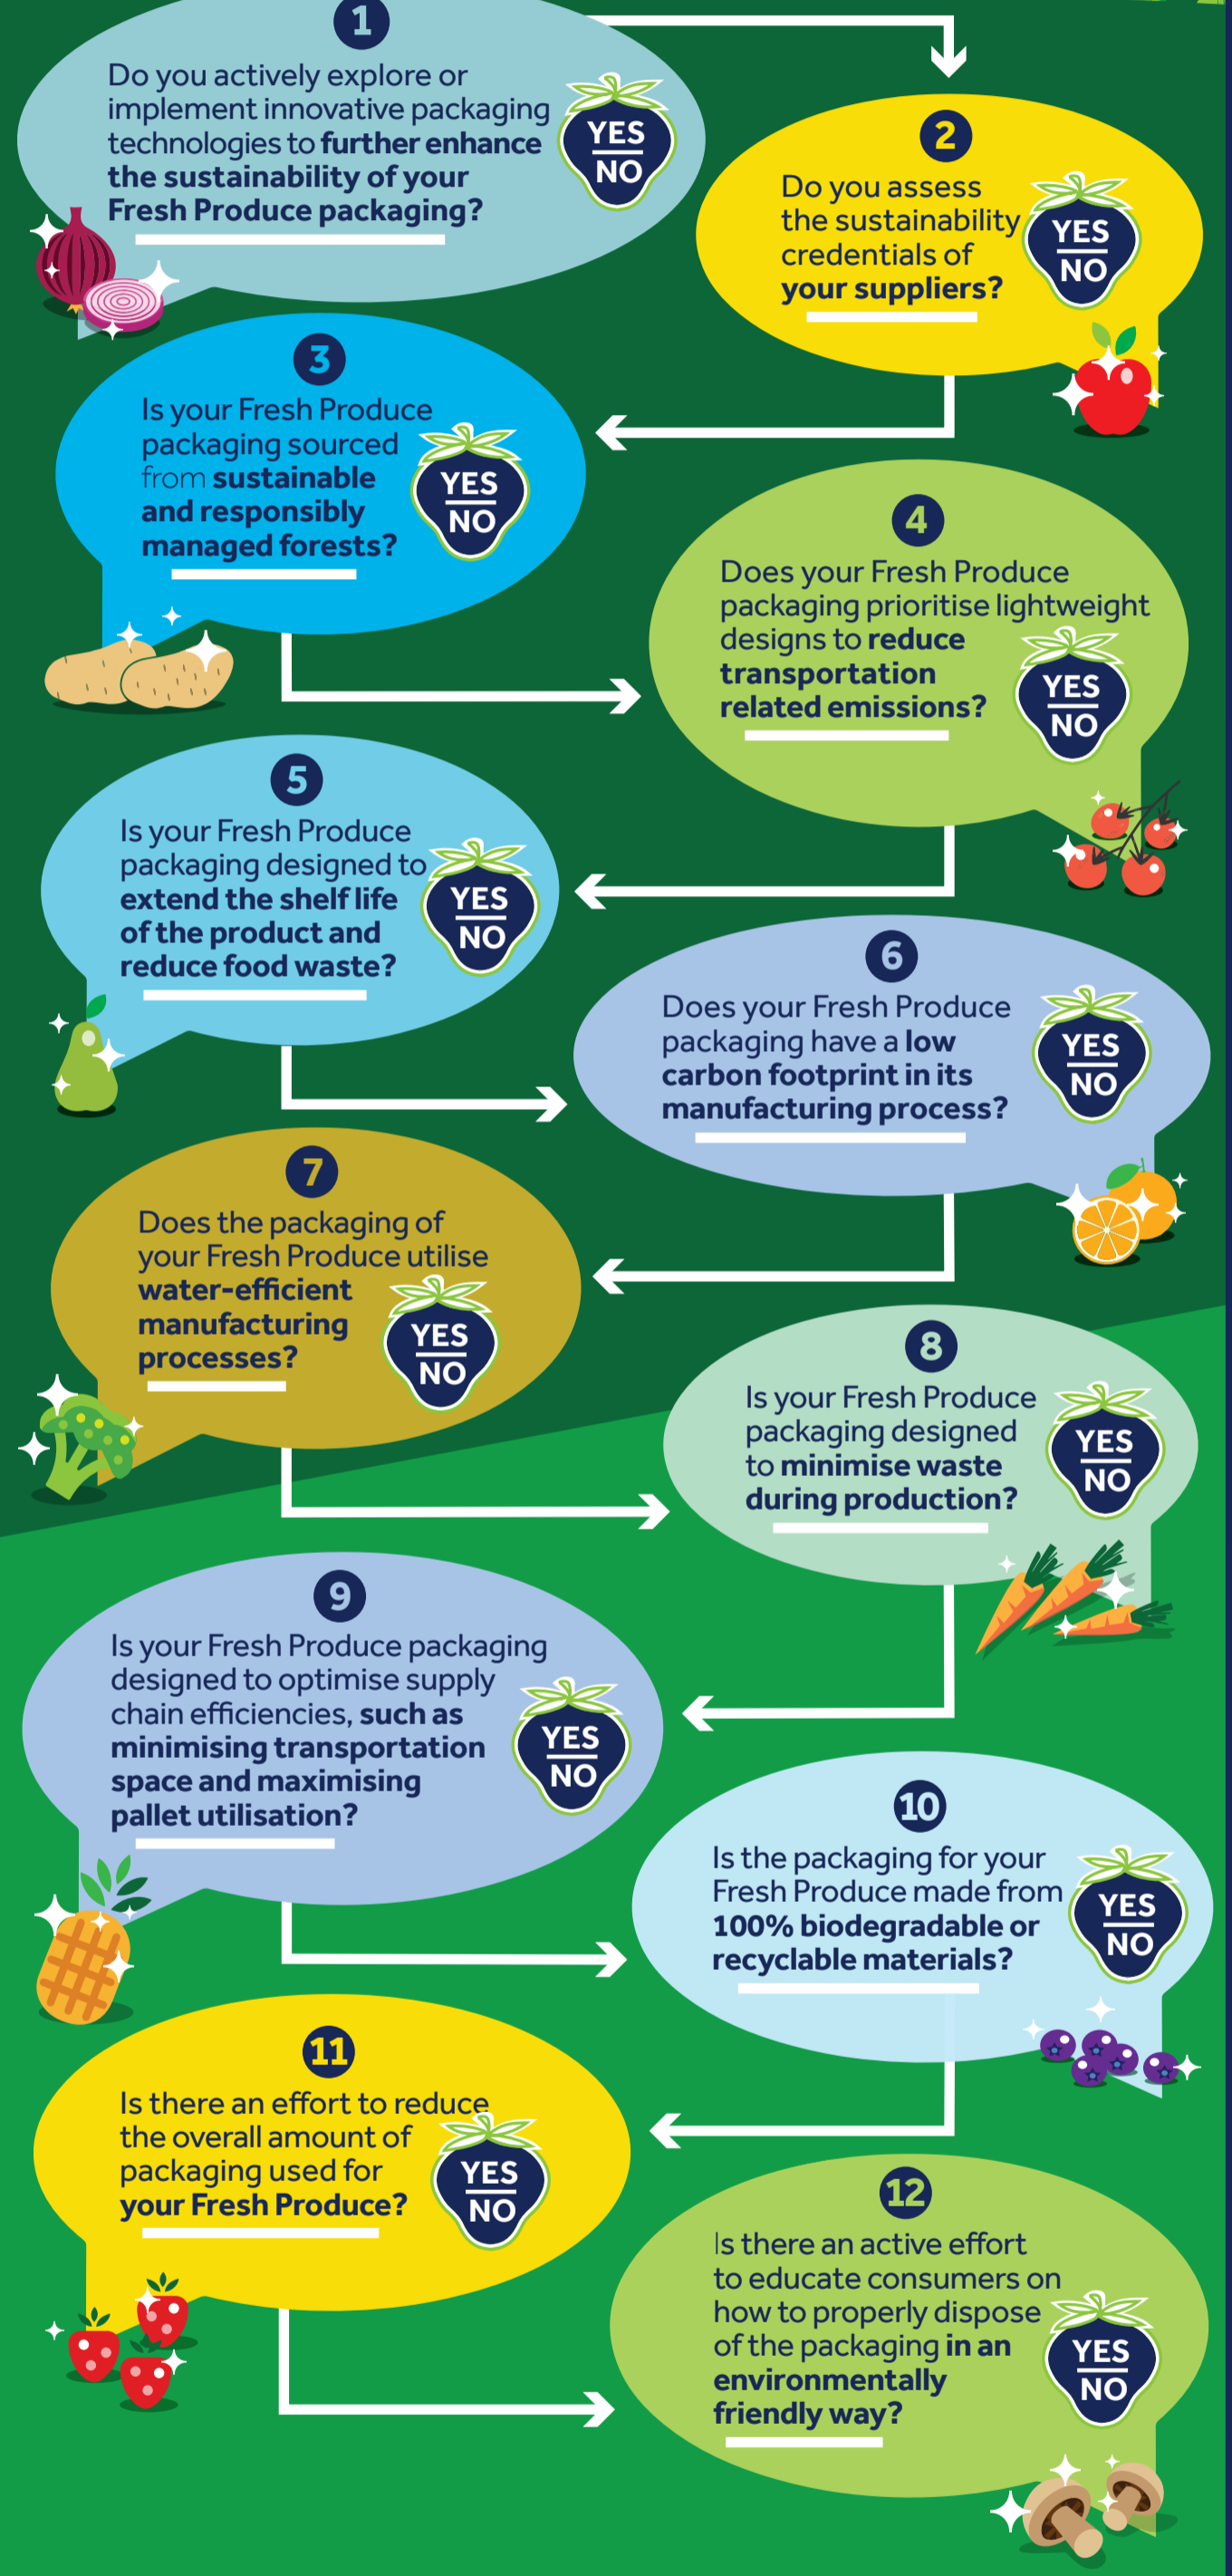

Take our quiz to understand how sustainable your Fresh Produce packaging really is

Mostly YES – Top Banana!

Your commitment to sustainable Fresh Produce packaging is impressive. While you're already doing great, there's always room for growth. Reach out to us to explore how you can elevate your sustainability efforts even further!

Mostly NO – Rotten Tomatoes!

Oops, looks like you need some help with your Fresh Produce packaging, get in touch to see how together we can help you to cultivate a greener future.